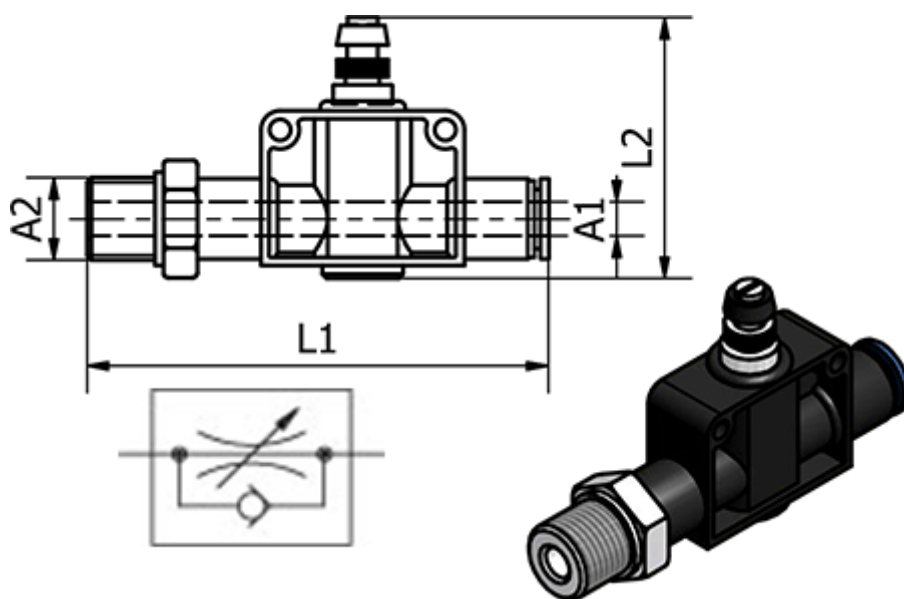

Article number: 5861830146

Description: Flow Control Valve 183.0146, Ø6 - G 1/4"  
Push-in/Thread

## Measures

|                       |          |
|-----------------------|----------|
| Ext. Hose Diameter A1 | = 6      |
| L1                    | = 55.8   |
| L2                    | = 40.9   |
| Thread A2             | = G 1/4" |